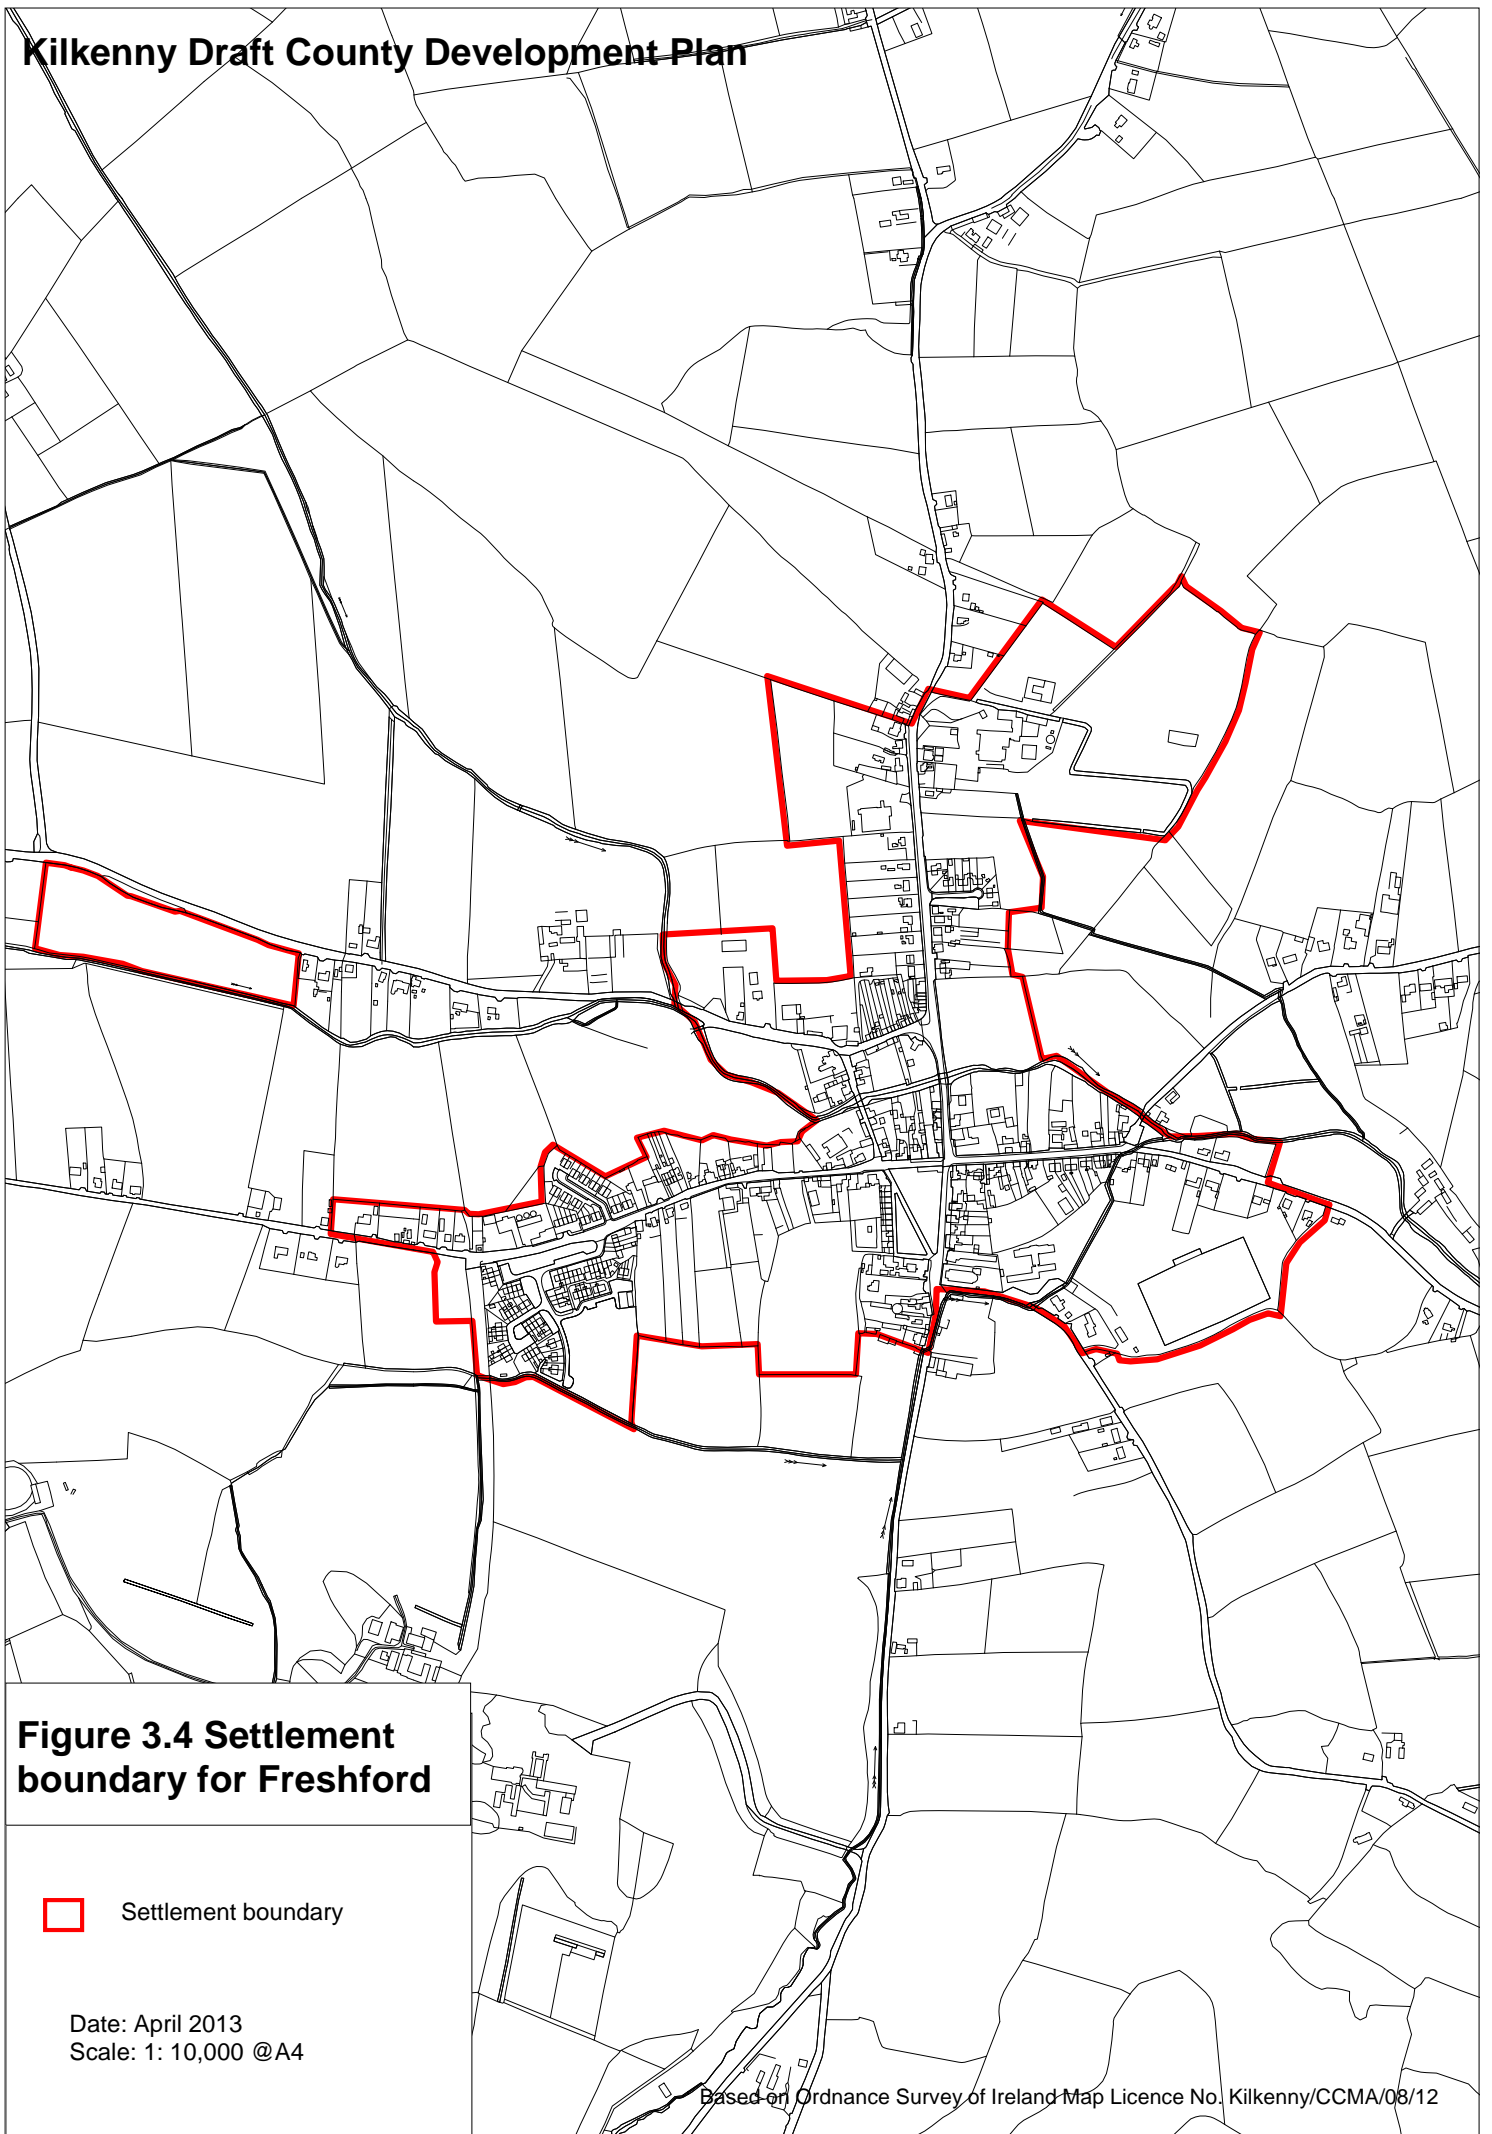

Kilkenny Draft County Development Plan

Figure 3.4 Settlement boundary for Freshford

 Settlement boundary

Date: April 2013
Scale: 1: 10,000 @A4